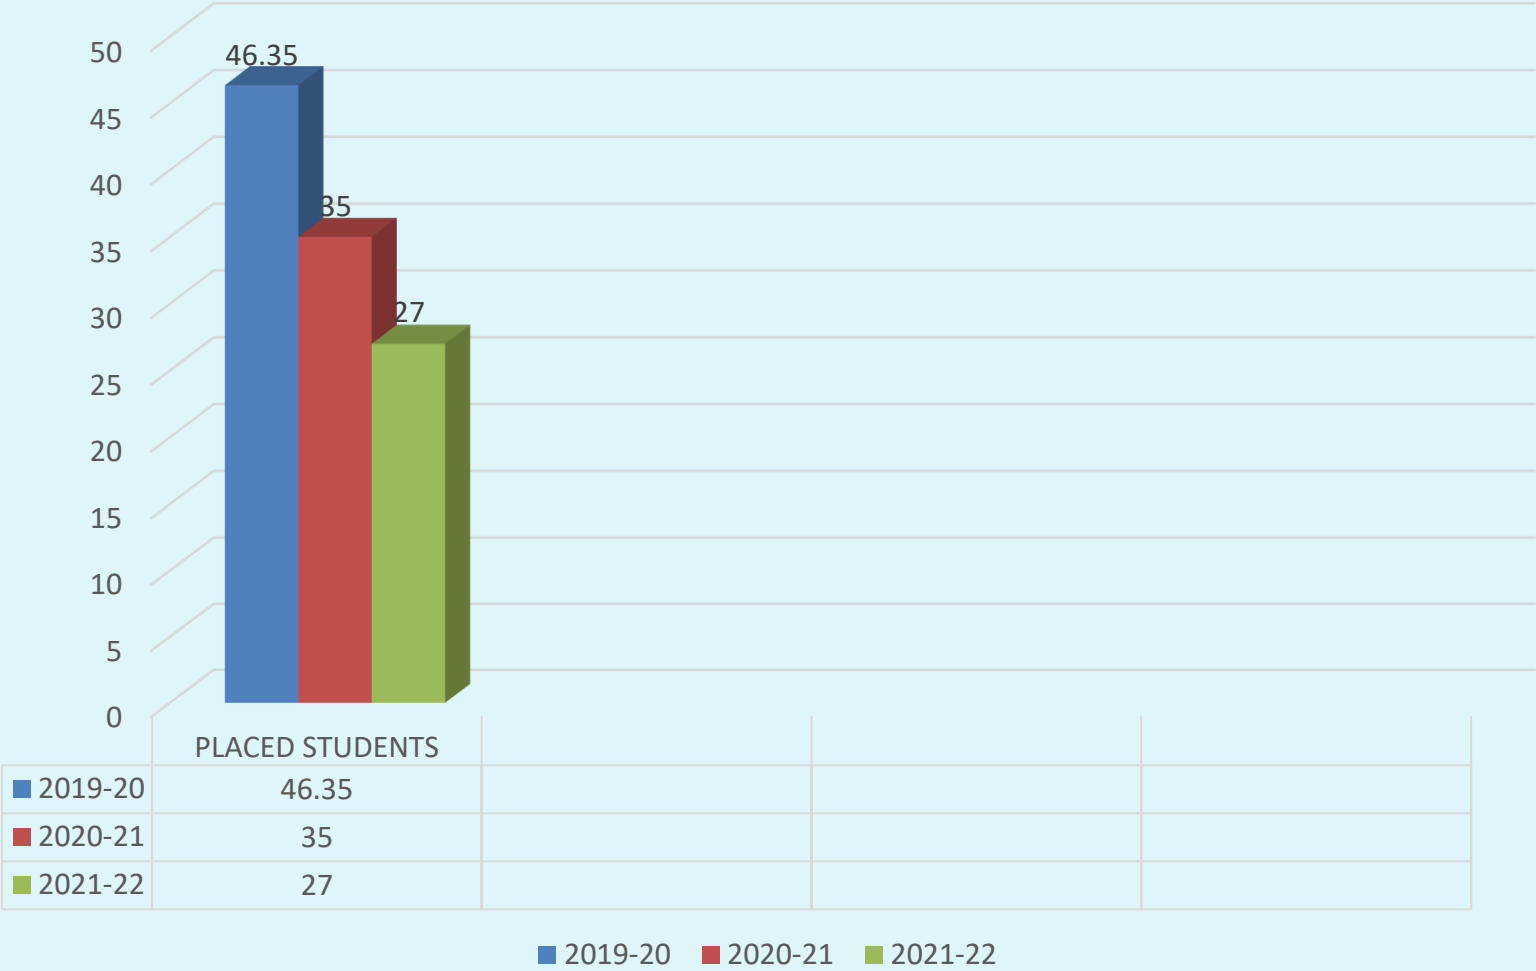

Min – Max and Average Salary Break Up (In LPA)

Department	2019-20 to 2021-22		
	Minimum Package	Maximum Package	Average Package
Civil	1.20	5.40	3.30
Electrical	1.20	3.0	2.10
E&TC	1.20	3.20	2.20
Instrumentation	1.80	4.80	3.30
Mechanical	1.20	2.50	1.85
College Average	1.32	3.78	2.55

Chart Title